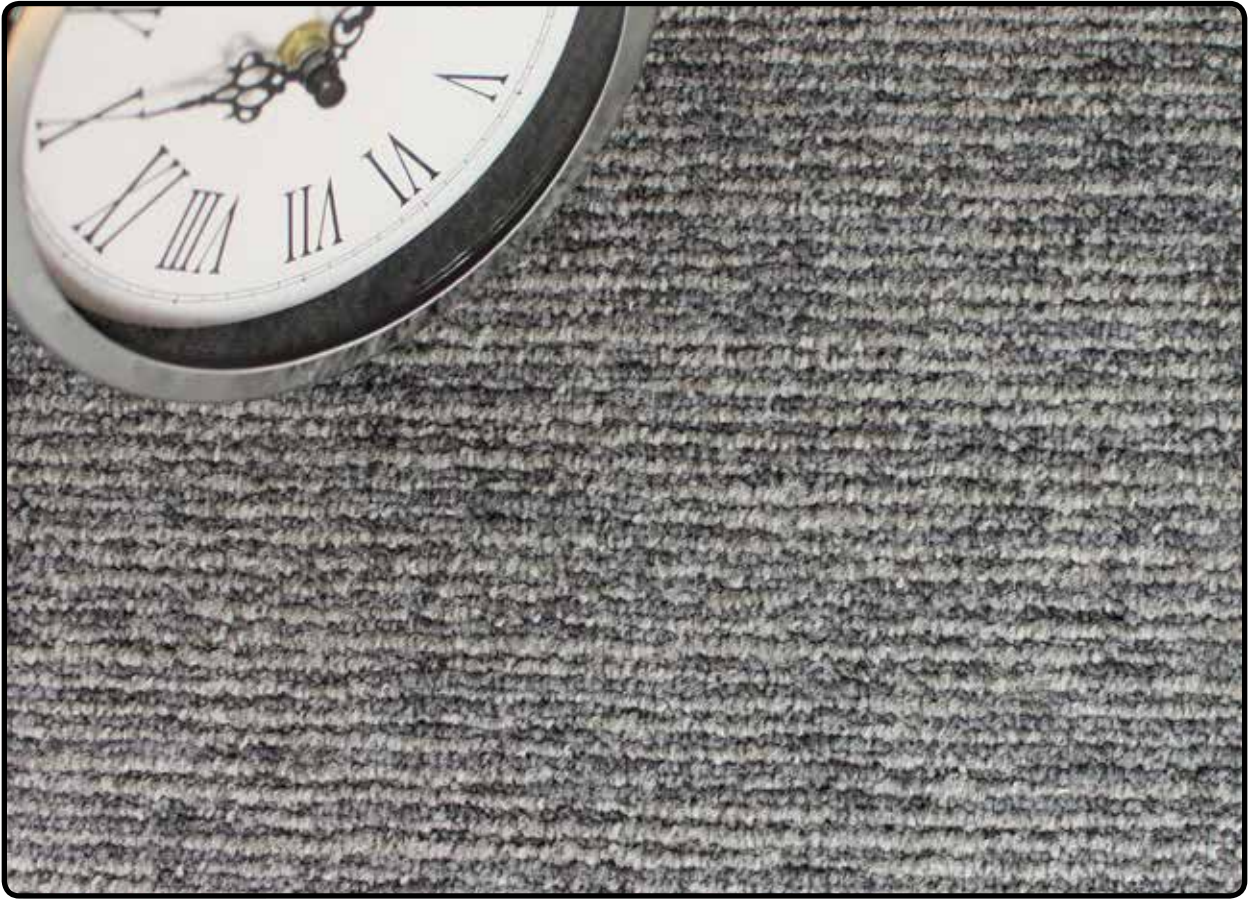

The Place for Commercial Carpet Tiles

Palladium

Structured loop carpet tile

Onyx

Moonstone

Moonstone

Quartz

Zircon

Kyanite

Kyanite

Silica

Flint

Palladium

Structured loop carpet tile

All over textured patterned loop pile great for a seamless broadloom appearance. It gives a room a unique look through its mix of colour nuances.